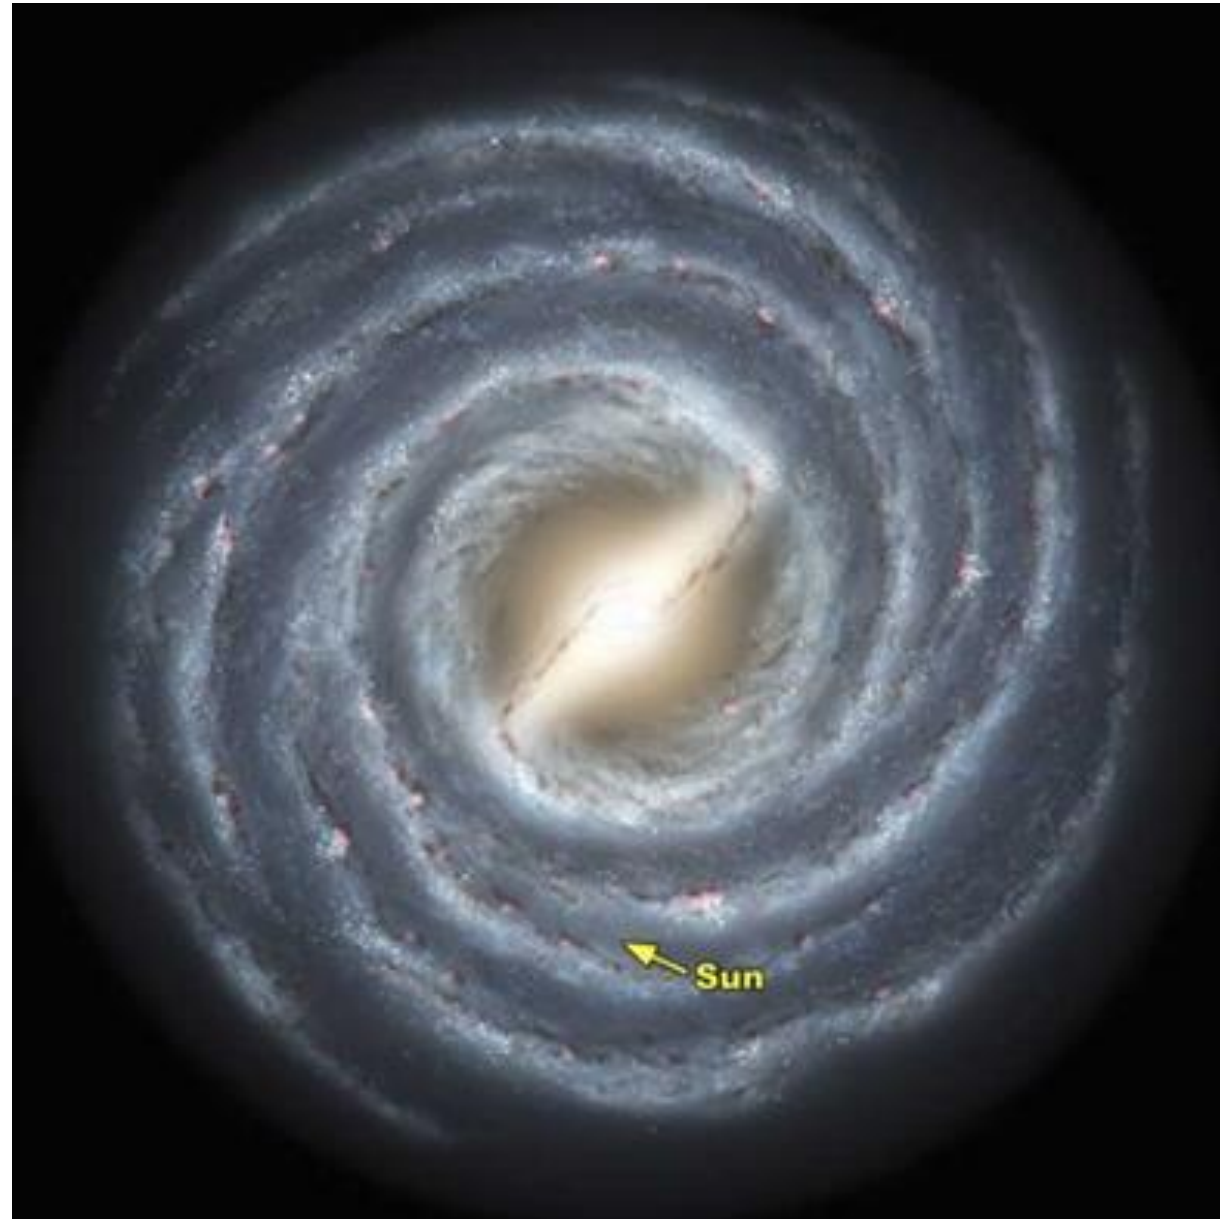

BGS
ASTRONOMY

Topic 15: Our Place in the Galaxy

The Milky Way

- Appears as a **faint, milky band** across the sky due to billions of distant stars.
- Best observed with **binoculars or a small telescope** under dark skies.
- Dense regions are part of the **galactic plane**, with dark patches caused by interstellar dust.

→ ANATOMY OF THE MILKY WAY

www.esa.int

European Space Agency

velocity (km/s)

"21cm line"

- **Visible light is blocked** by interstellar dust, making optical observations difficult.
- **Neutral hydrogen (HI) gas emits 21 cm radio waves**, which penetrate dust.
- Used to **map the structure and rotation** of the Milky Way.

LOCAL GROUP

Spiral Galaxies

Elliptical Galaxies

Irregular Galaxies

Hubble's 'Tuning Fork' Diagram

The Milky Way – SBb Type Barred Spiral Galaxy

Galaxies That Emit High Energy Radiation

- Some galaxies **emit large amounts of radiation** beyond visible light.
- Detected in **radio, X-ray, and gamma-ray wavelengths**

ORIGINAL BY ROB SIMPSON.
ANNOTATED BY CALLUM C. J. SUTHERLAND FOR MILKYWAYMUSINGS.COM

Active Galactic Nuclei (AGN) and Supermassive Black Holes

- AGNs are found in the centre of some galaxies
- They are **bright central regions** powered by material **falling into a black hole**.
- Extremely energetic due to **accretion disks** around black holes.