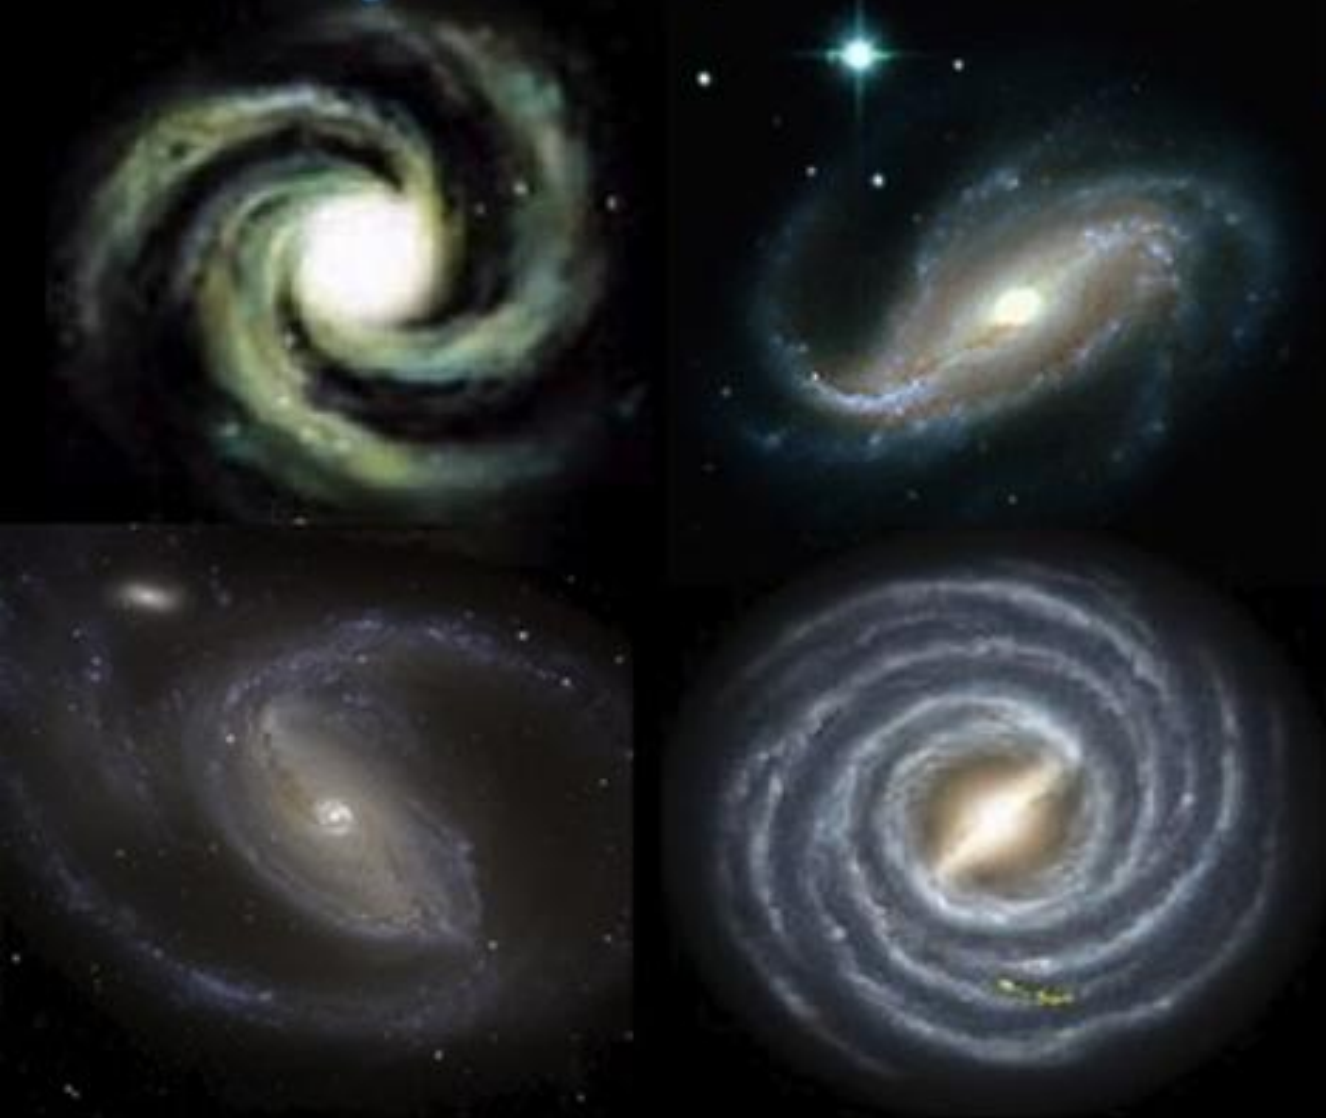

BGS
ASTRONOMY

Topic 15: Our Place in the Galaxy

The Milky Way

- Appears as a **faint, milky band** across the sky due to billions of distant stars.
- Best observed with **binoculars or a small telescope** under dark skies.
- Dense regions are part of the **galactic plane**, with dark patches caused by interstellar dust.

→ ANATOMY OF THE MILKY WAY

www.esa.int

European Space Agency

velocity (km/s)

"21cm line"

- **Visible light is blocked** by interstellar dust, making optical observations difficult.
- **Neutral hydrogen (HI) gas emits 21 cm radio waves**, which penetrate dust.
- Used to **map the structure and rotation** of the Milky Way.

LOCAL GROUP

Spiral Galaxies

Elliptical Galaxies

Irregular Galaxies

Hubble's 'Tuning Fork' Diagram

The Milky Way – SBb Type Barred Spiral Galaxy

Galaxies That Emit High Energy Radiation

- Some galaxies **emit large amounts of radiation** beyond visible light.
- Detected in **radio, X-ray, and gamma-ray wavelengths**

ORIGINAL BY ROB SIMPSON.
ANNOTATED BY CALLUM C. J. SUTHERLAND FOR MILKYWAYMUSINGS.COM

Active Galactic Nuclei (AGN) and Supermassive Black Holes

- AGNs are found in the centre of some galaxies
- They are **bright central regions** powered by material **falling into a black hole**.
- Extremely energetic due to **accretion disks** around black holes.