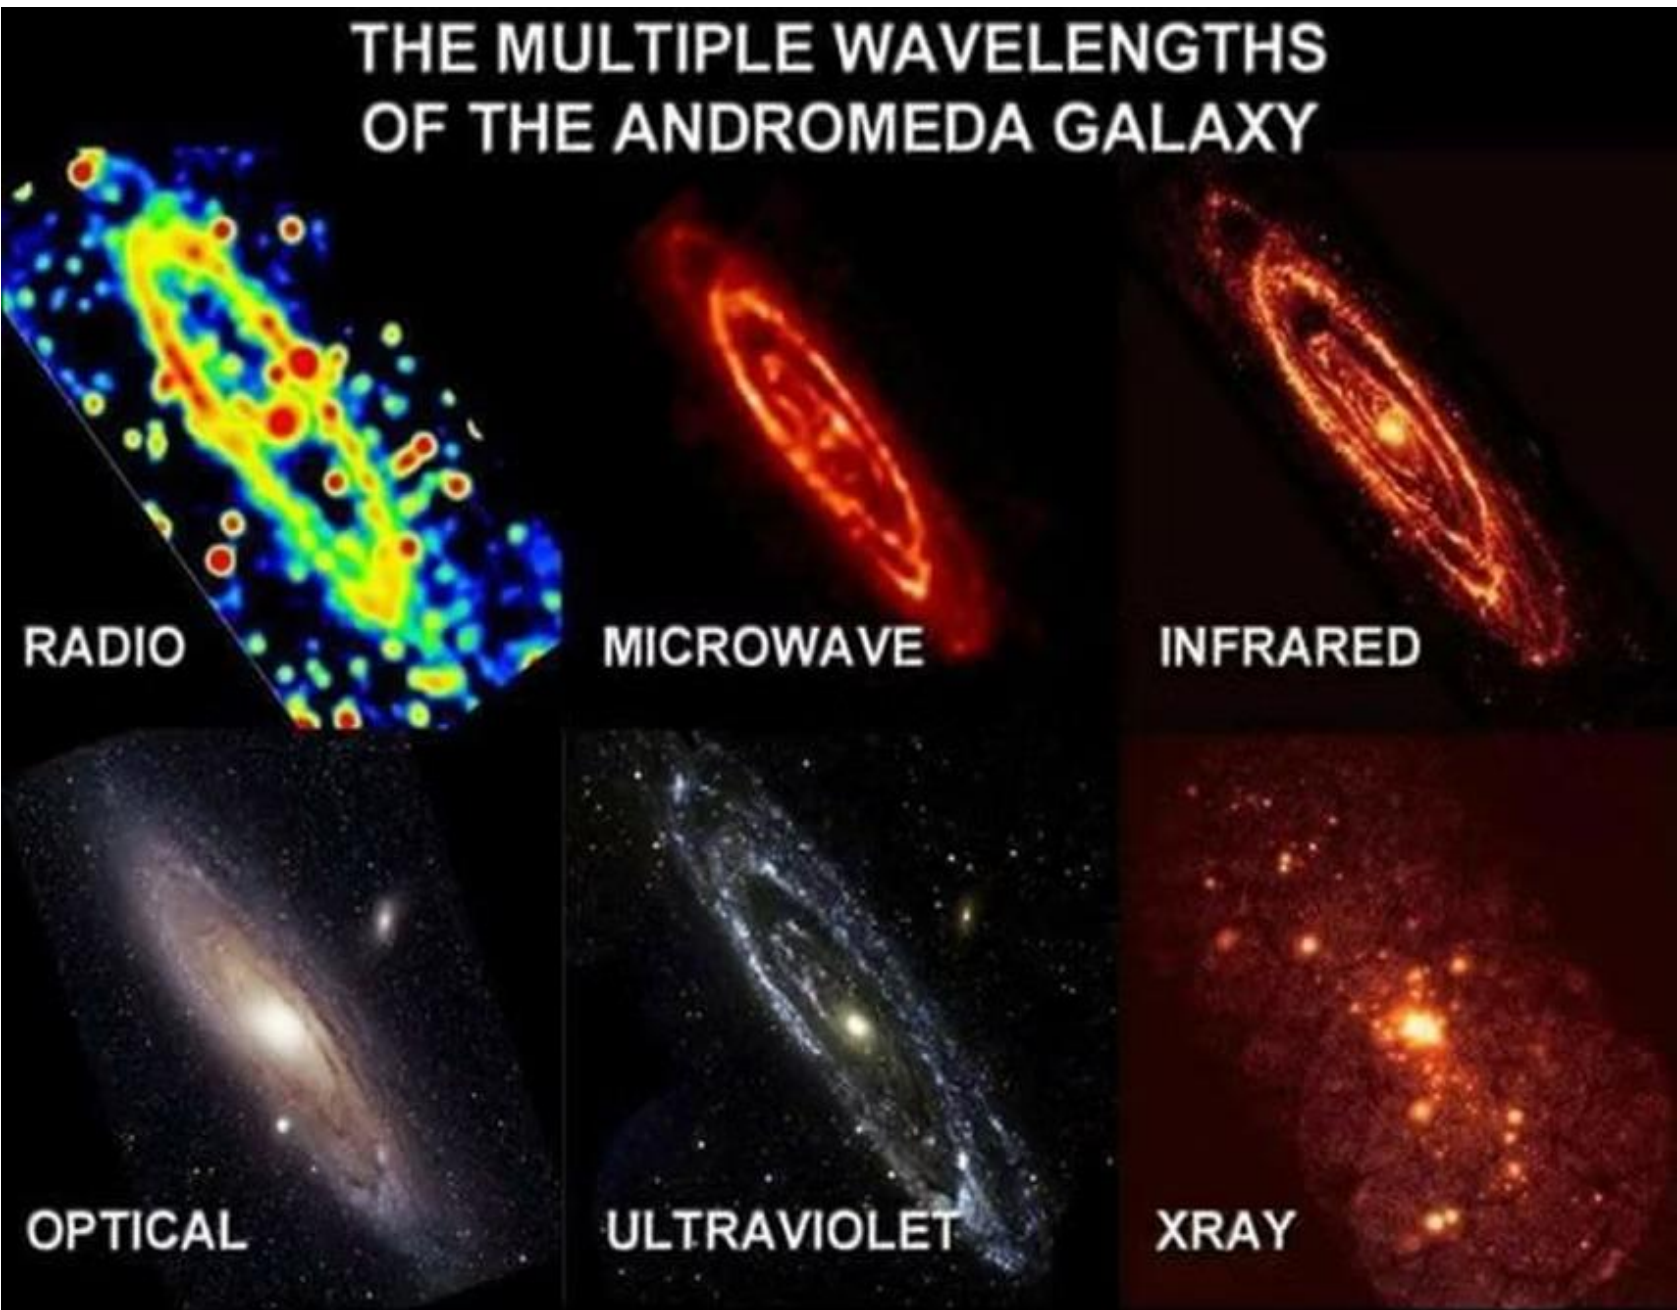

BGS
ASTRONOMY

Topic 15: Our Place in the Galaxy

The Milky Way

- Appears as a **faint, milky band** across the sky due to billions of distant stars.
- Best observed with **binoculars or a small telescope** under dark skies.
- Dense regions are part of the **galactic plane**, with dark patches caused by interstellar dust.

→ ANATOMY OF THE MILKY WAY

www.esa.int

European Space Agency

velocity (km/s)

"21cm line"

- **Visible light is blocked** by interstellar dust, making optical observations difficult.
- **Neutral hydrogen (HI) gas emits 21 cm radio waves**, which penetrate dust.
- Used to **map the structure and rotation** of the Milky Way.

LOCAL GROUP

Spiral Galaxies

Elliptical Galaxies

Irregular Galaxies

Hubble's 'Tuning Fork' Diagram

The Milky Way – SBb Type Barred Spiral Galaxy

Galaxies That Emit High Energy Radiation

- Some galaxies **emit large amounts of radiation** beyond visible light.
- Detected in **radio, X-ray, and gamma-ray wavelengths**

ORIGINAL BY ROB SIMPSON.
ANNOTATED BY CALLUM C. J. SUTHERLAND FOR MILKYWAYMUSINGS.COM

Active Galactic Nuclei (AGN) and Supermassive Black Holes

- AGNs are found in the centre of some galaxies
- They are **bright central regions** powered by material **falling into a black hole**.
- Extremely energetic due to **accretion disks** around black holes.