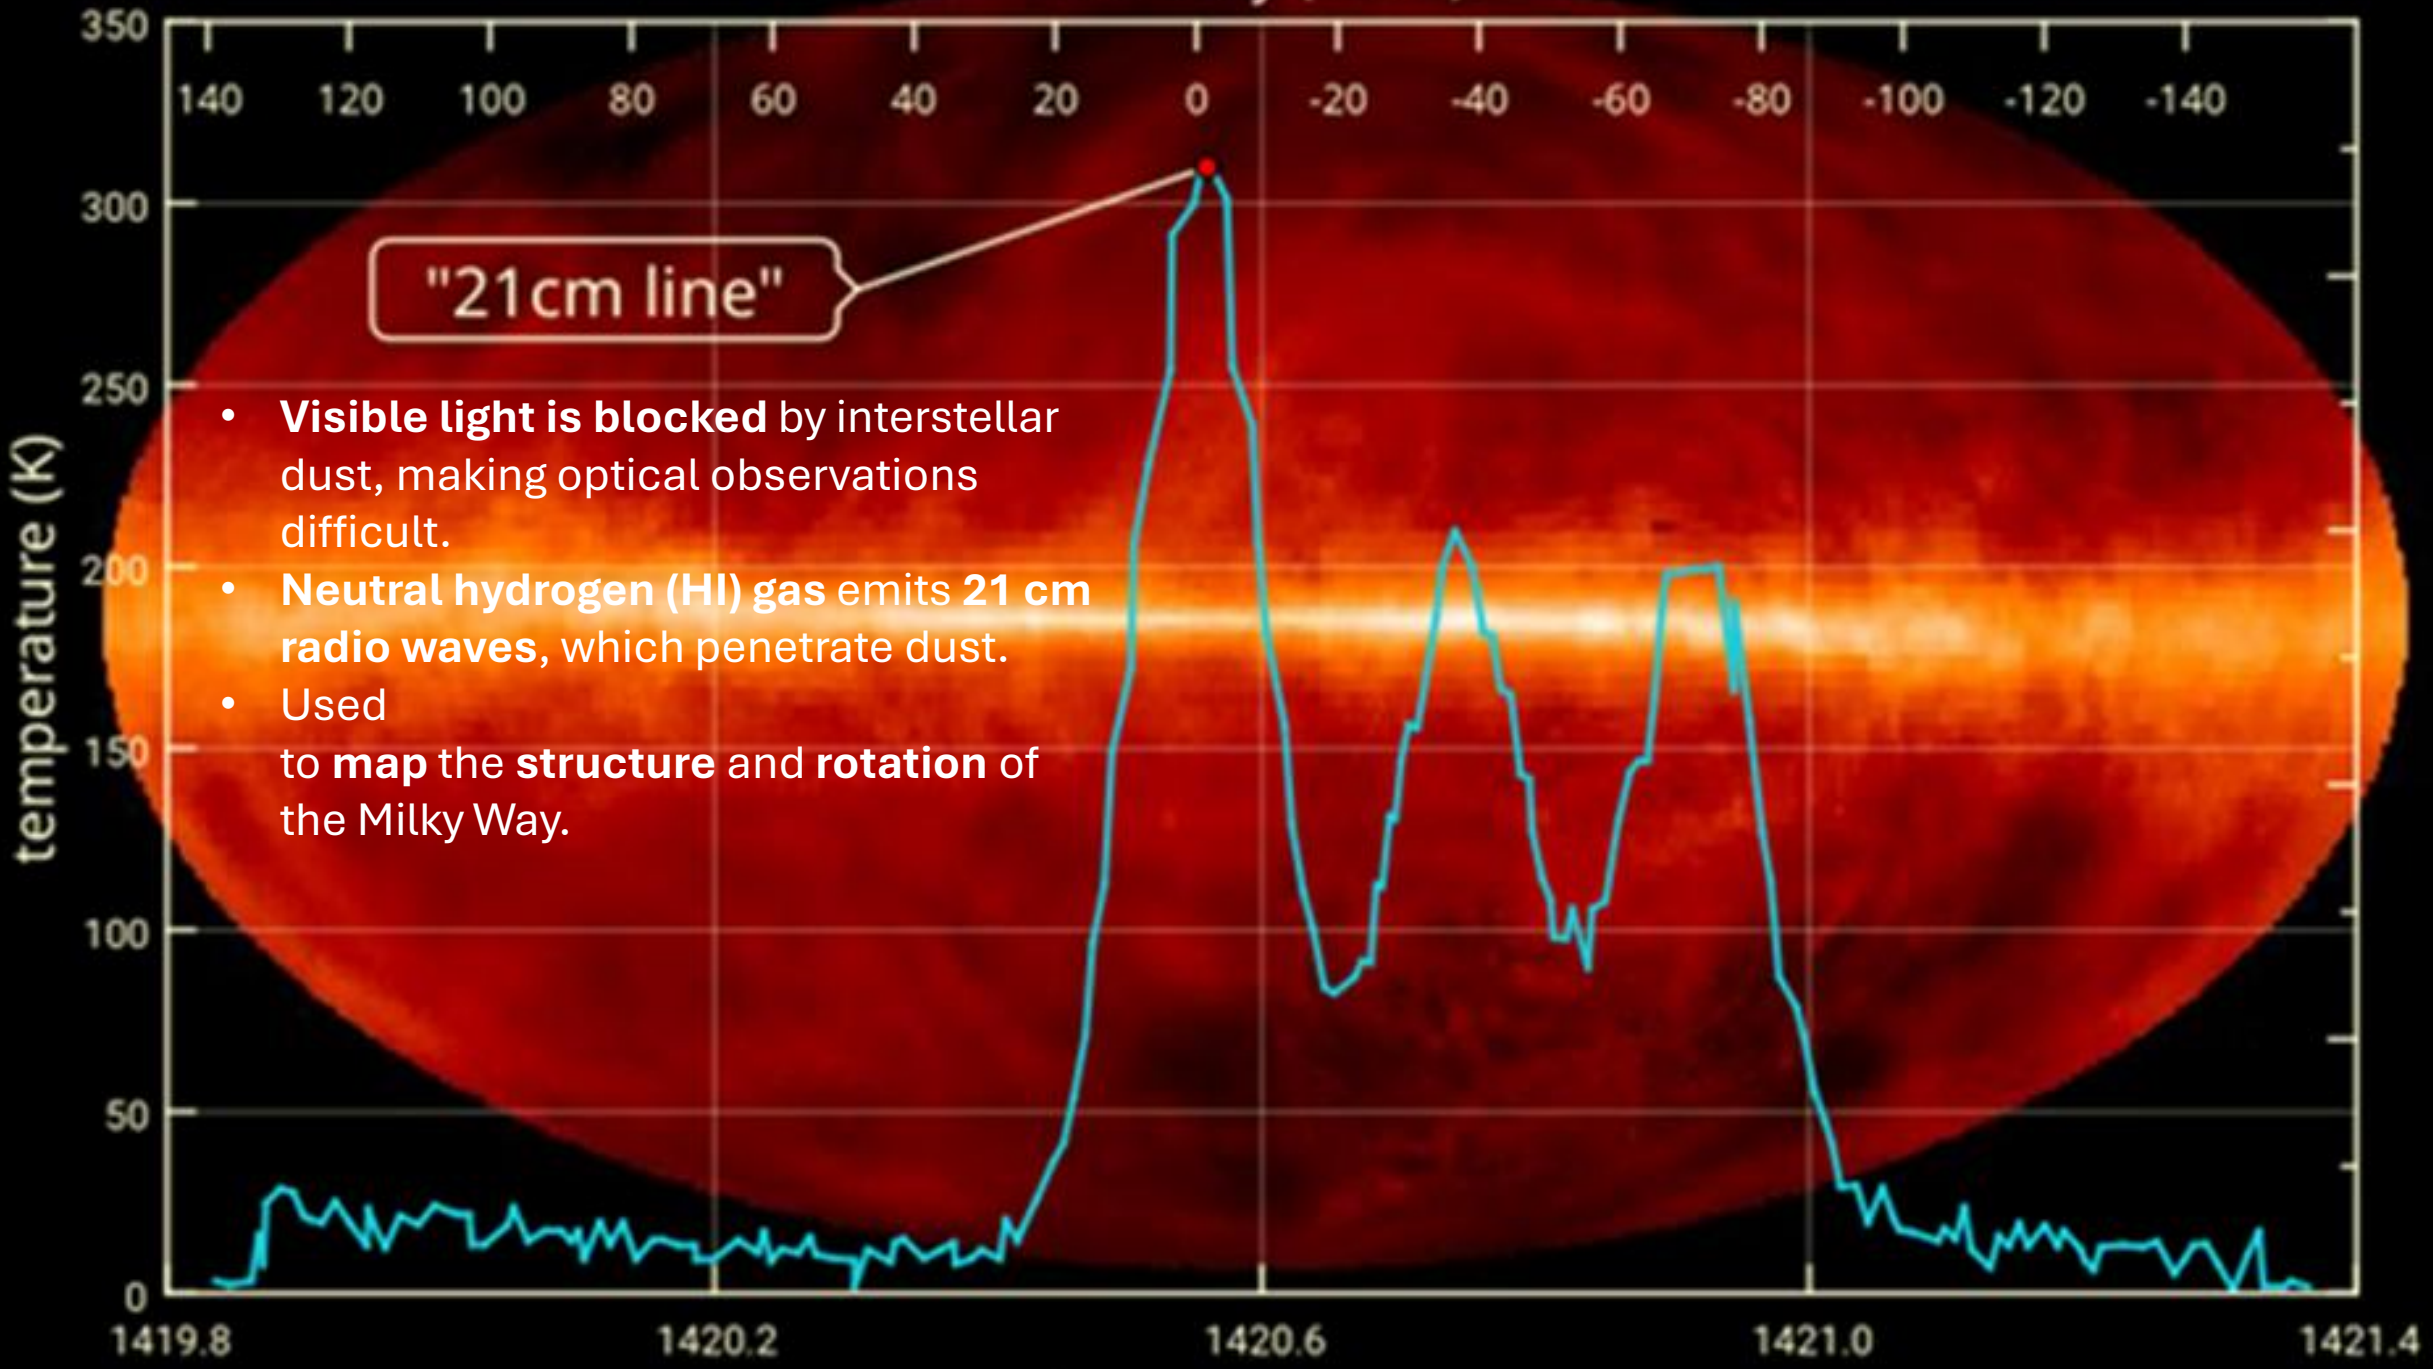

BGS
ASTRONOMY

Topic 15: Our Place in the Galaxy

The Milky Way

- Appears as a **faint, milky band** across the sky due to billions of distant stars.
- Best observed with **binoculars or a small telescope** under dark skies.
- Dense regions are part of the **galactic plane**, with dark patches caused by interstellar dust.

→ ANATOMY OF THE MILKY WAY

www.esa.int

European Space Agency

velocity (km/s)

"21cm line"

- **Visible light is blocked** by interstellar dust, making optical observations difficult.
- **Neutral hydrogen (HI) gas emits 21 cm radio waves**, which penetrate dust.
- Used to **map the structure and rotation** of the Milky Way.

LOCAL GROUP

Spiral Galaxies

Elliptical Galaxies

Irregular Galaxies

Hubble's 'Tuning Fork' Diagram

The Milky Way – SBb Type Barred Spiral Galaxy

Galaxies That Emit High Energy Radiation

- Some galaxies **emit large amounts of radiation** beyond visible light.
- Detected in **radio, X-ray, and gamma-ray wavelengths**