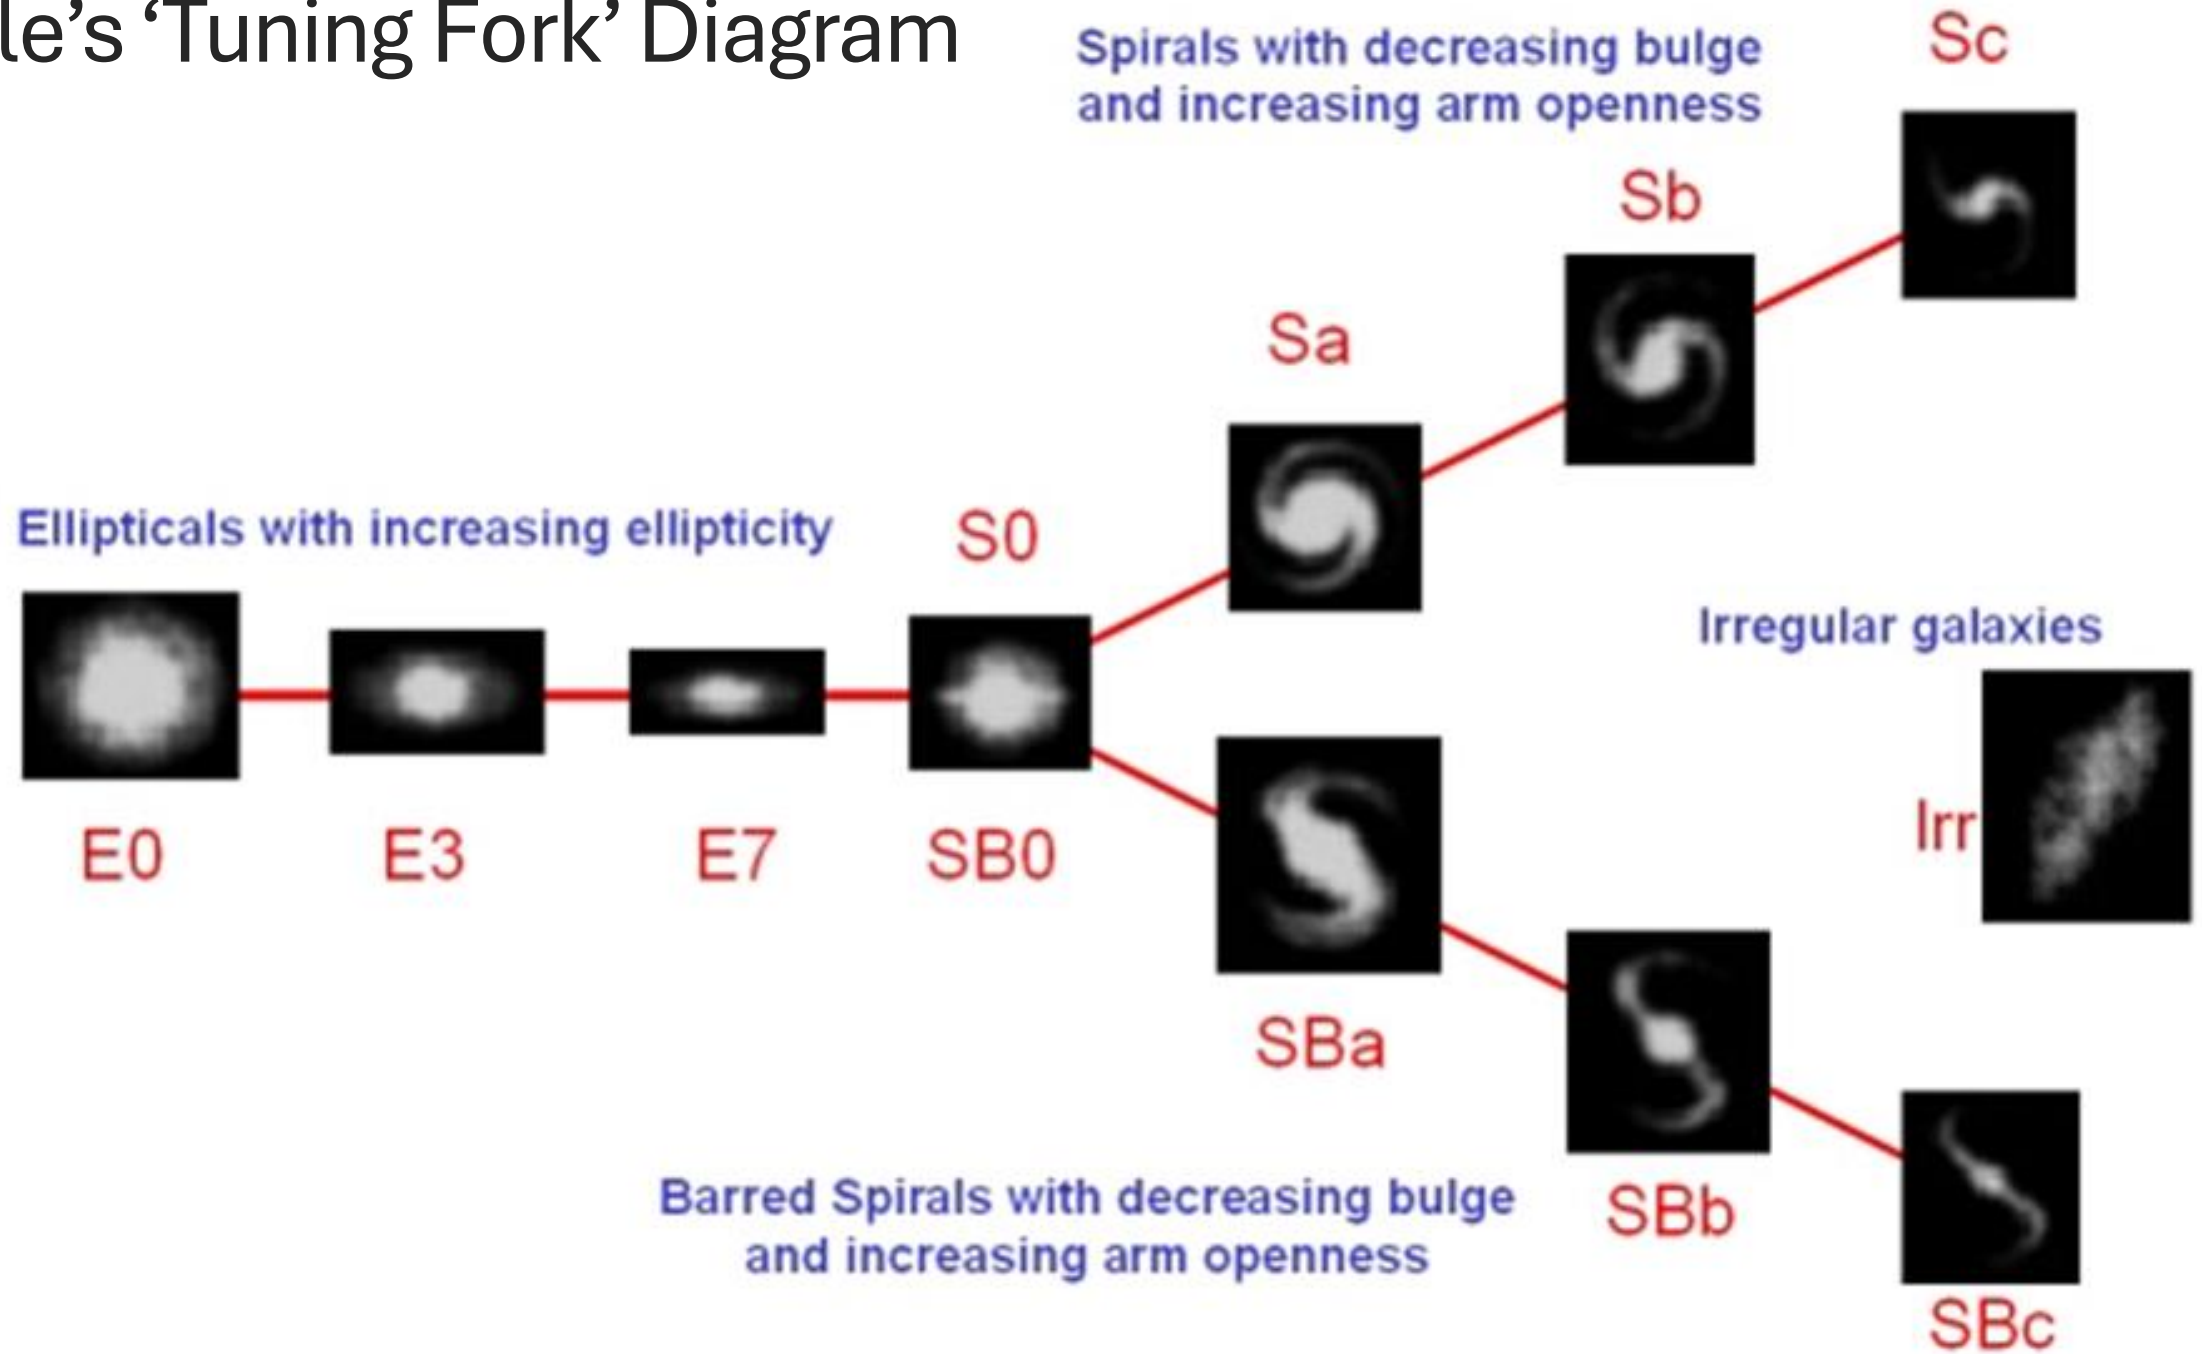

→ ANATOMY OF THE MILKY WAY

www.esa.int

European Space Agency

velocity (km/s)

"21cm line"

- **Visible light is blocked** by interstellar dust, making optical observations difficult.
- **Neutral hydrogen (HI) gas emits 21 cm radio waves**, which penetrate dust.
- Used to **map the structure and rotation** of the Milky Way.

LOCAL GROUP

Spiral Galaxies

Elliptical Galaxies

Irregular Galaxies

Hubble's 'Tuning Fork' Diagram

The Milky Way – SBb Type Barred Spiral Galaxy

Galaxies That Emit High Energy Radiation

- Some galaxies **emit large amounts of radiation** beyond visible light.
- Detected in **radio, X-ray, and gamma-ray wavelengths**

ORIGINAL BY ROB SIMPSON.
ANNOTATED BY CALLUM C. J. SUTHERLAND FOR MILKYWAYMUSINGS.COM

Active Galactic Nuclei (AGN) and Supermassive Black Holes

- AGNs are found in the centre of some galaxies
- They are **bright central regions** powered by material **falling into a black hole**.
- Extremely energetic due to **accretion disks** around black holes.