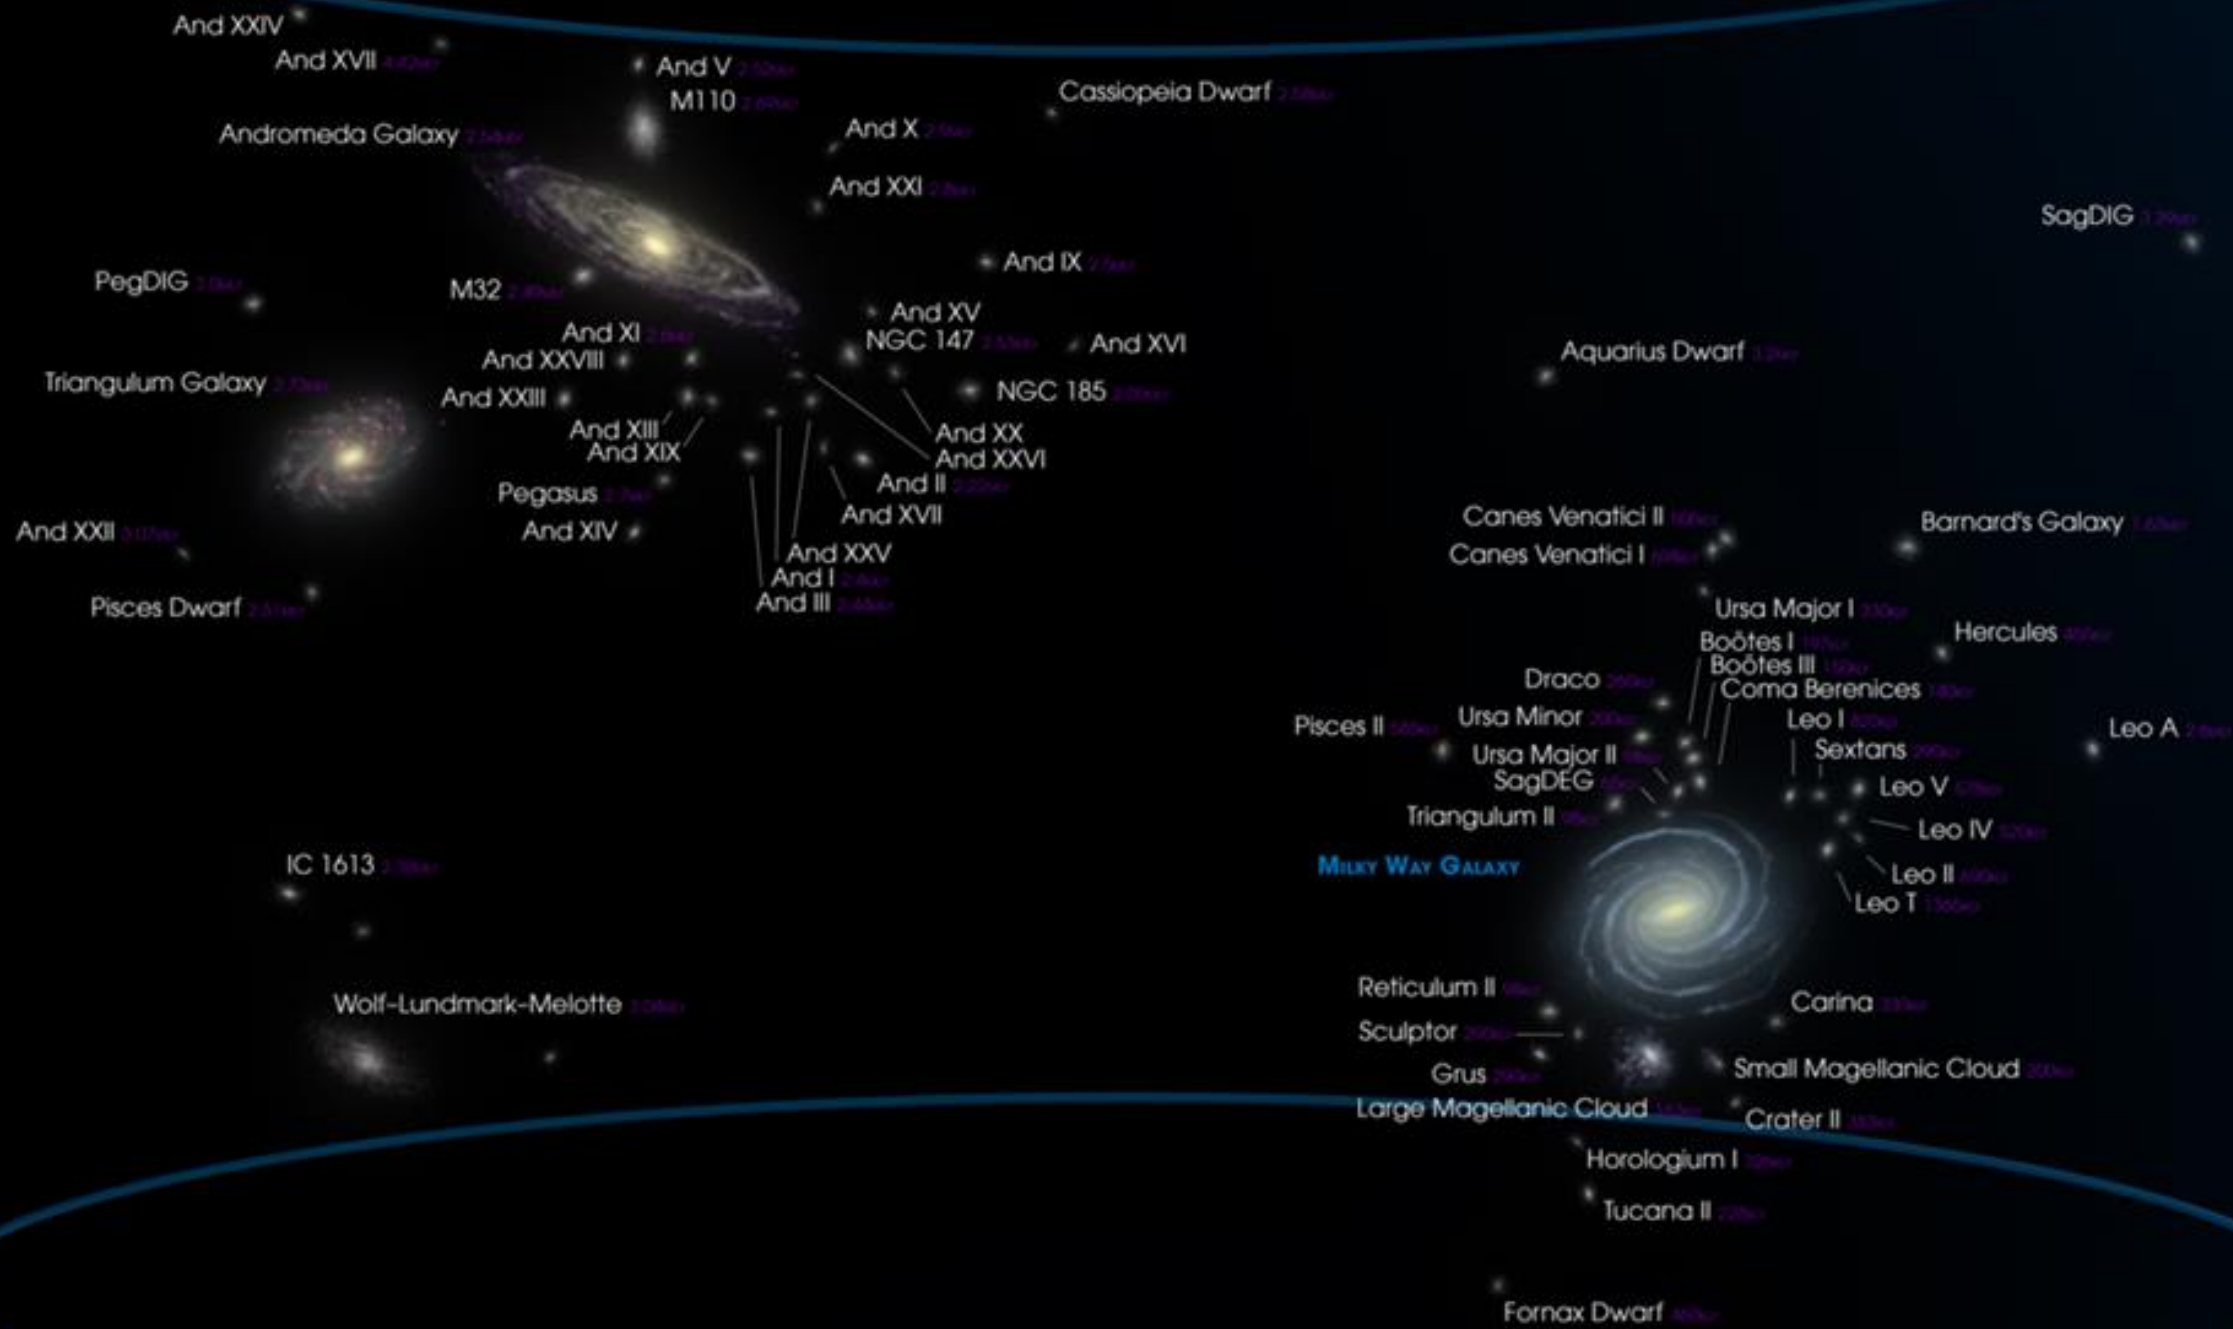

BGS
ASTRONOMY

Topic 15: Our Place in the Galaxy

The Milky Way

- Appears as a **faint, milky band** across the sky due to billions of distant stars.
- Best observed with **binoculars or a small telescope** under dark skies.
- Dense regions are part of the **galactic plane**, with dark patches caused by interstellar dust.

→ ANATOMY OF THE MILKY WAY

www.esa.int

European Space Agency

velocity (km/s)

"21cm line"

- **Visible light is blocked** by interstellar dust, making optical observations difficult.
- **Neutral hydrogen (HI) gas emits 21 cm radio waves**, which penetrate dust.
- Used to **map the structure and rotation** of the Milky Way.

LOCAL GROUP

Spiral Galaxies

Elliptical Galaxies

Irregular Galaxies

Hubble's 'Tuning Fork' Diagram

The Milky Way – SBb Type Barred Spiral Galaxy

Galaxies That Emit High Energy Radiation

- Some galaxies **emit large amounts of radiation** beyond visible light.
- Detected in **radio, X-ray, and gamma-ray wavelengths**

ORIGINAL BY ROB SIMPSON.
ANNOTATED BY CALLUM C. J. SUTHERLAND FOR MILKYWAYMUSINGS.COM

Active Galactic Nuclei (AGN) and Supermassive Black Holes

- AGNs are found in the centre of some galaxies
- They are **bright central regions** powered by material **falling into a black hole**.
- Extremely energetic due to **accretion disks** around black holes.