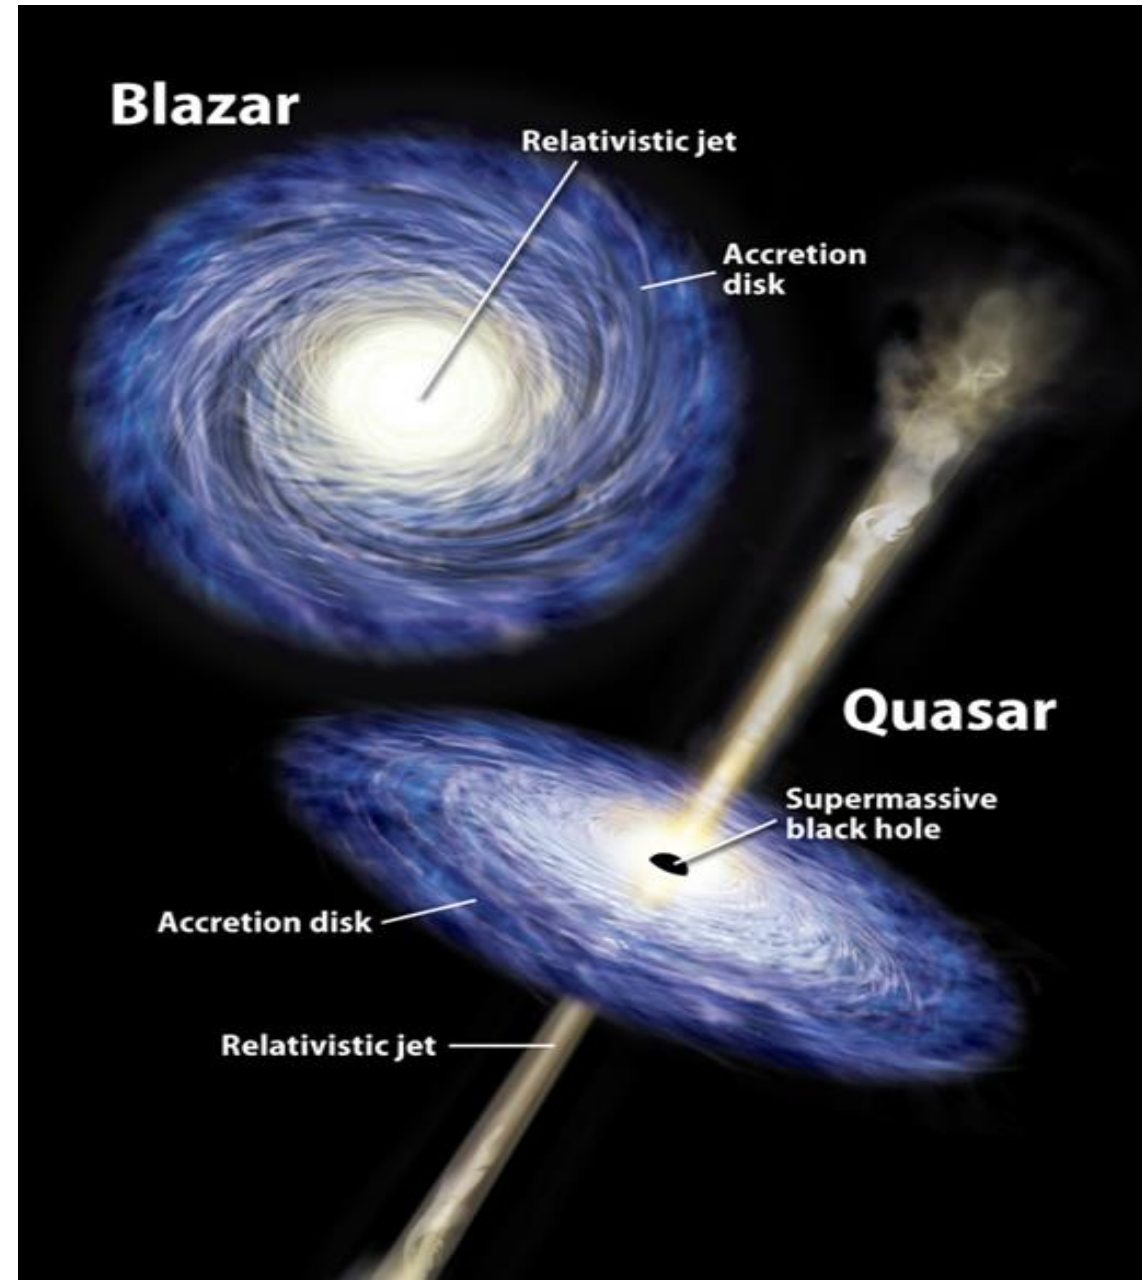

Active Galactic Nuclei (AGN) and Supermassive Black Holes

- AGNs are found in the centre of some galaxies
- They are **bright central regions** powered by material **falling into a black hole**.
- Extremely energetic due to **accretion disks** around black holes.

Types of Active Galaxies

- **Seyfert Galaxies:** Spiral galaxies with **bright central AGNs**.
- **Quasars:** **Most luminous AGNs**, extremely distant.
- **Blazars:** A quasar viewed from **directly along its jet**, making it appear even brighter.