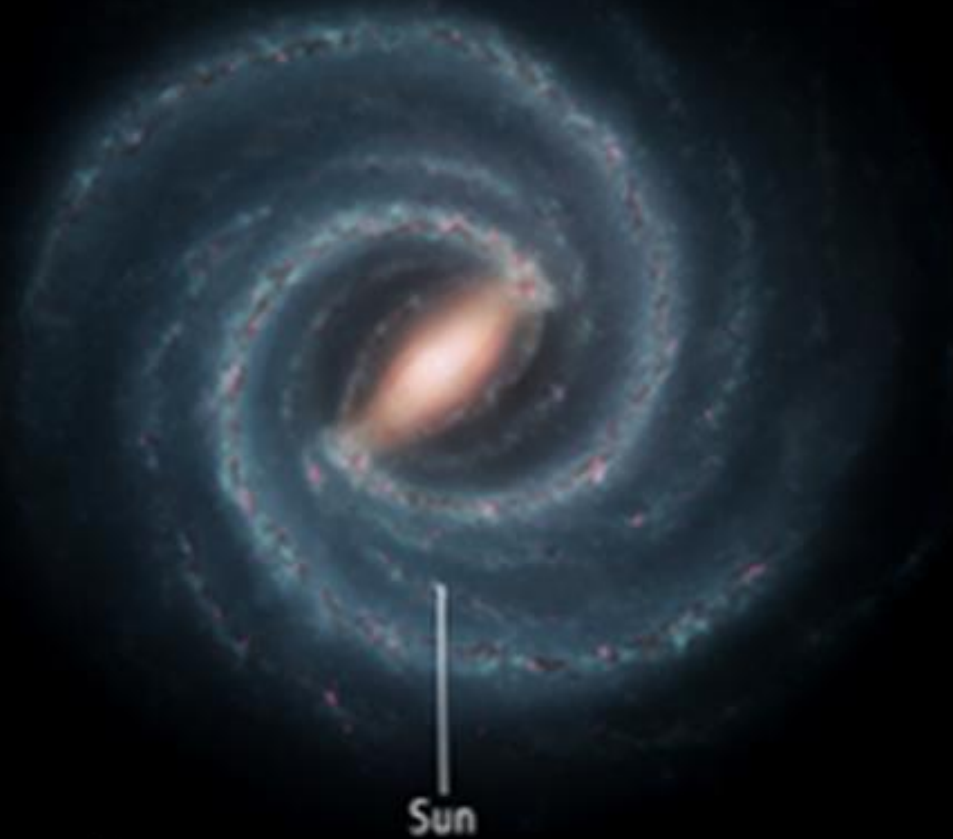

BGS
ASTRONOMY

Topic 15: Our Place in the Galaxy

The Milky Way

- Appears as a **faint, milky band** across the sky due to billions of distant stars.
- Best observed with **binoculars or a small telescope** under dark skies.
- Dense regions are part of the **galactic plane**, with dark patches caused by interstellar dust.

→ ANATOMY OF THE MILKY WAY

www.esa.int

European Space Agency

velocity (km/s)

"21cm line"

- **Visible light is blocked** by interstellar dust, making optical observations difficult.
- **Neutral hydrogen (HI) gas emits 21 cm radio waves**, which penetrate dust.
- Used to **map the structure and rotation** of the Milky Way.