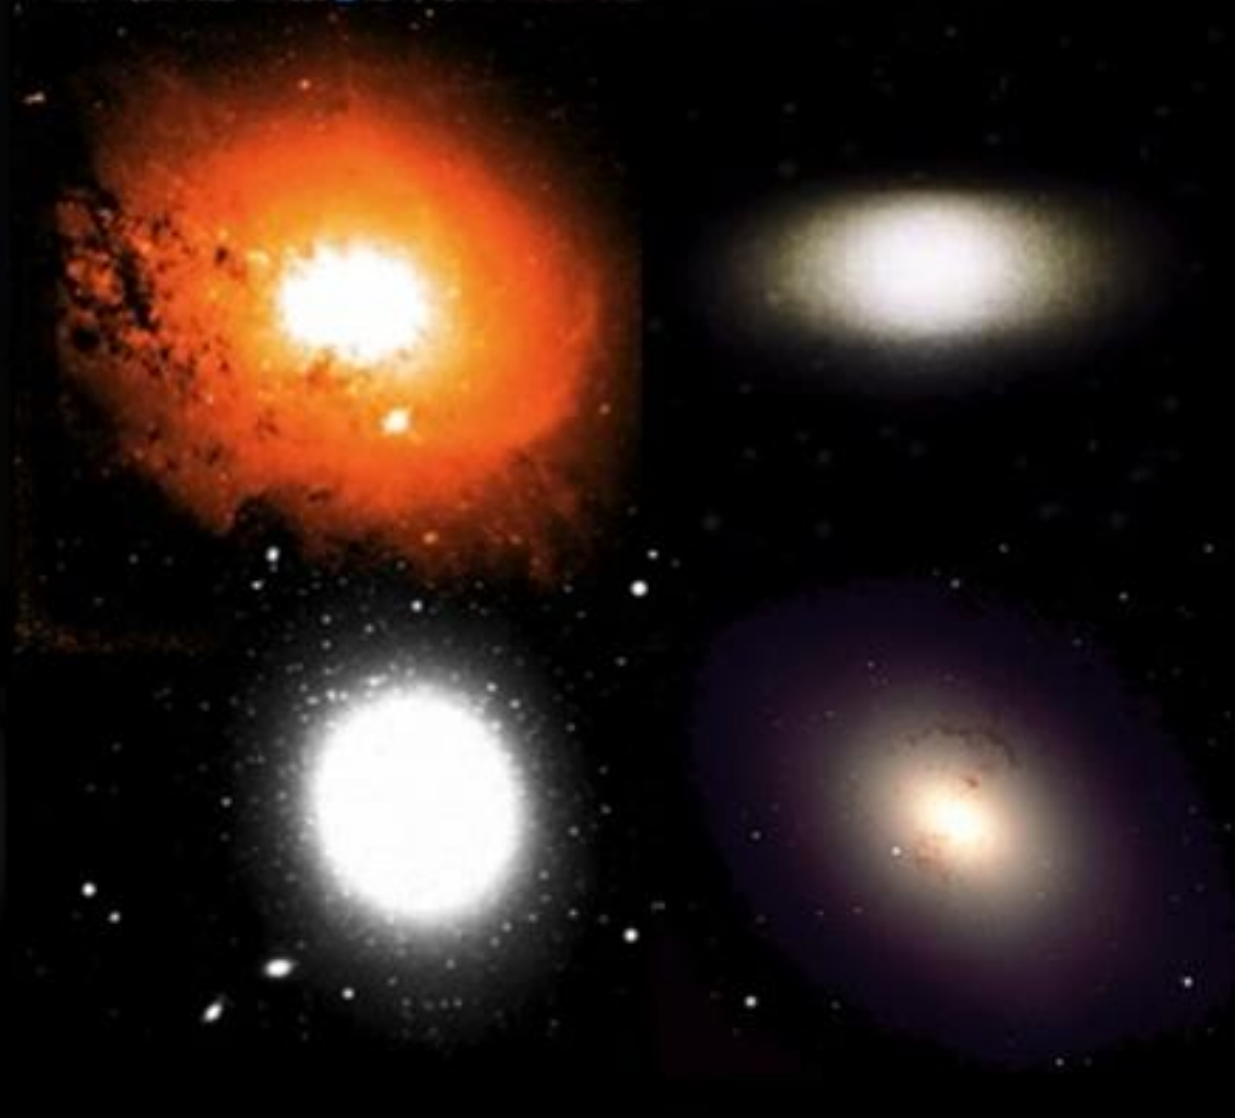

BGS
ASTRONOMY

Topic 15: Our Place in the Galaxy

The Milky Way

- Appears as a **faint, milky band** across the sky due to billions of distant stars.
- Best observed with **binoculars or a small telescope** under dark skies.
- Dense regions are part of the **galactic plane**, with dark patches caused by interstellar dust.

→ ANATOMY OF THE MILKY WAY

www.esa.int

European Space Agency

velocity (km/s)

"21cm line"

- **Visible light is blocked** by interstellar dust, making optical observations difficult.
- **Neutral hydrogen (HI) gas emits 21 cm radio waves**, which penetrate dust.
- Used to **map the structure and rotation** of the Milky Way.

LOCAL GROUP

Spiral Galaxies

Elliptical Galaxies

Irregular Galaxies

Hubble's 'Tuning Fork' Diagram

The Milky Way – SBb Type Barred Spiral Galaxy

Galaxies That Emit High Energy Radiation

- Some galaxies **emit large amounts of radiation** beyond visible light.
- Detected in **radio, X-ray, and gamma-ray wavelengths**

ORIGINAL BY ROB SIMPSON.
ANNOTATED BY CALLUM C. J. SUTHERLAND FOR MILKYWAYMUSINGS.COM

Active Galactic Nuclei (AGN) and Supermassive Black Holes

- AGNs are found in the centre of some galaxies
- They are **bright central regions** powered by material **falling into a black hole**.
- Extremely energetic due to **accretion disks** around black holes.