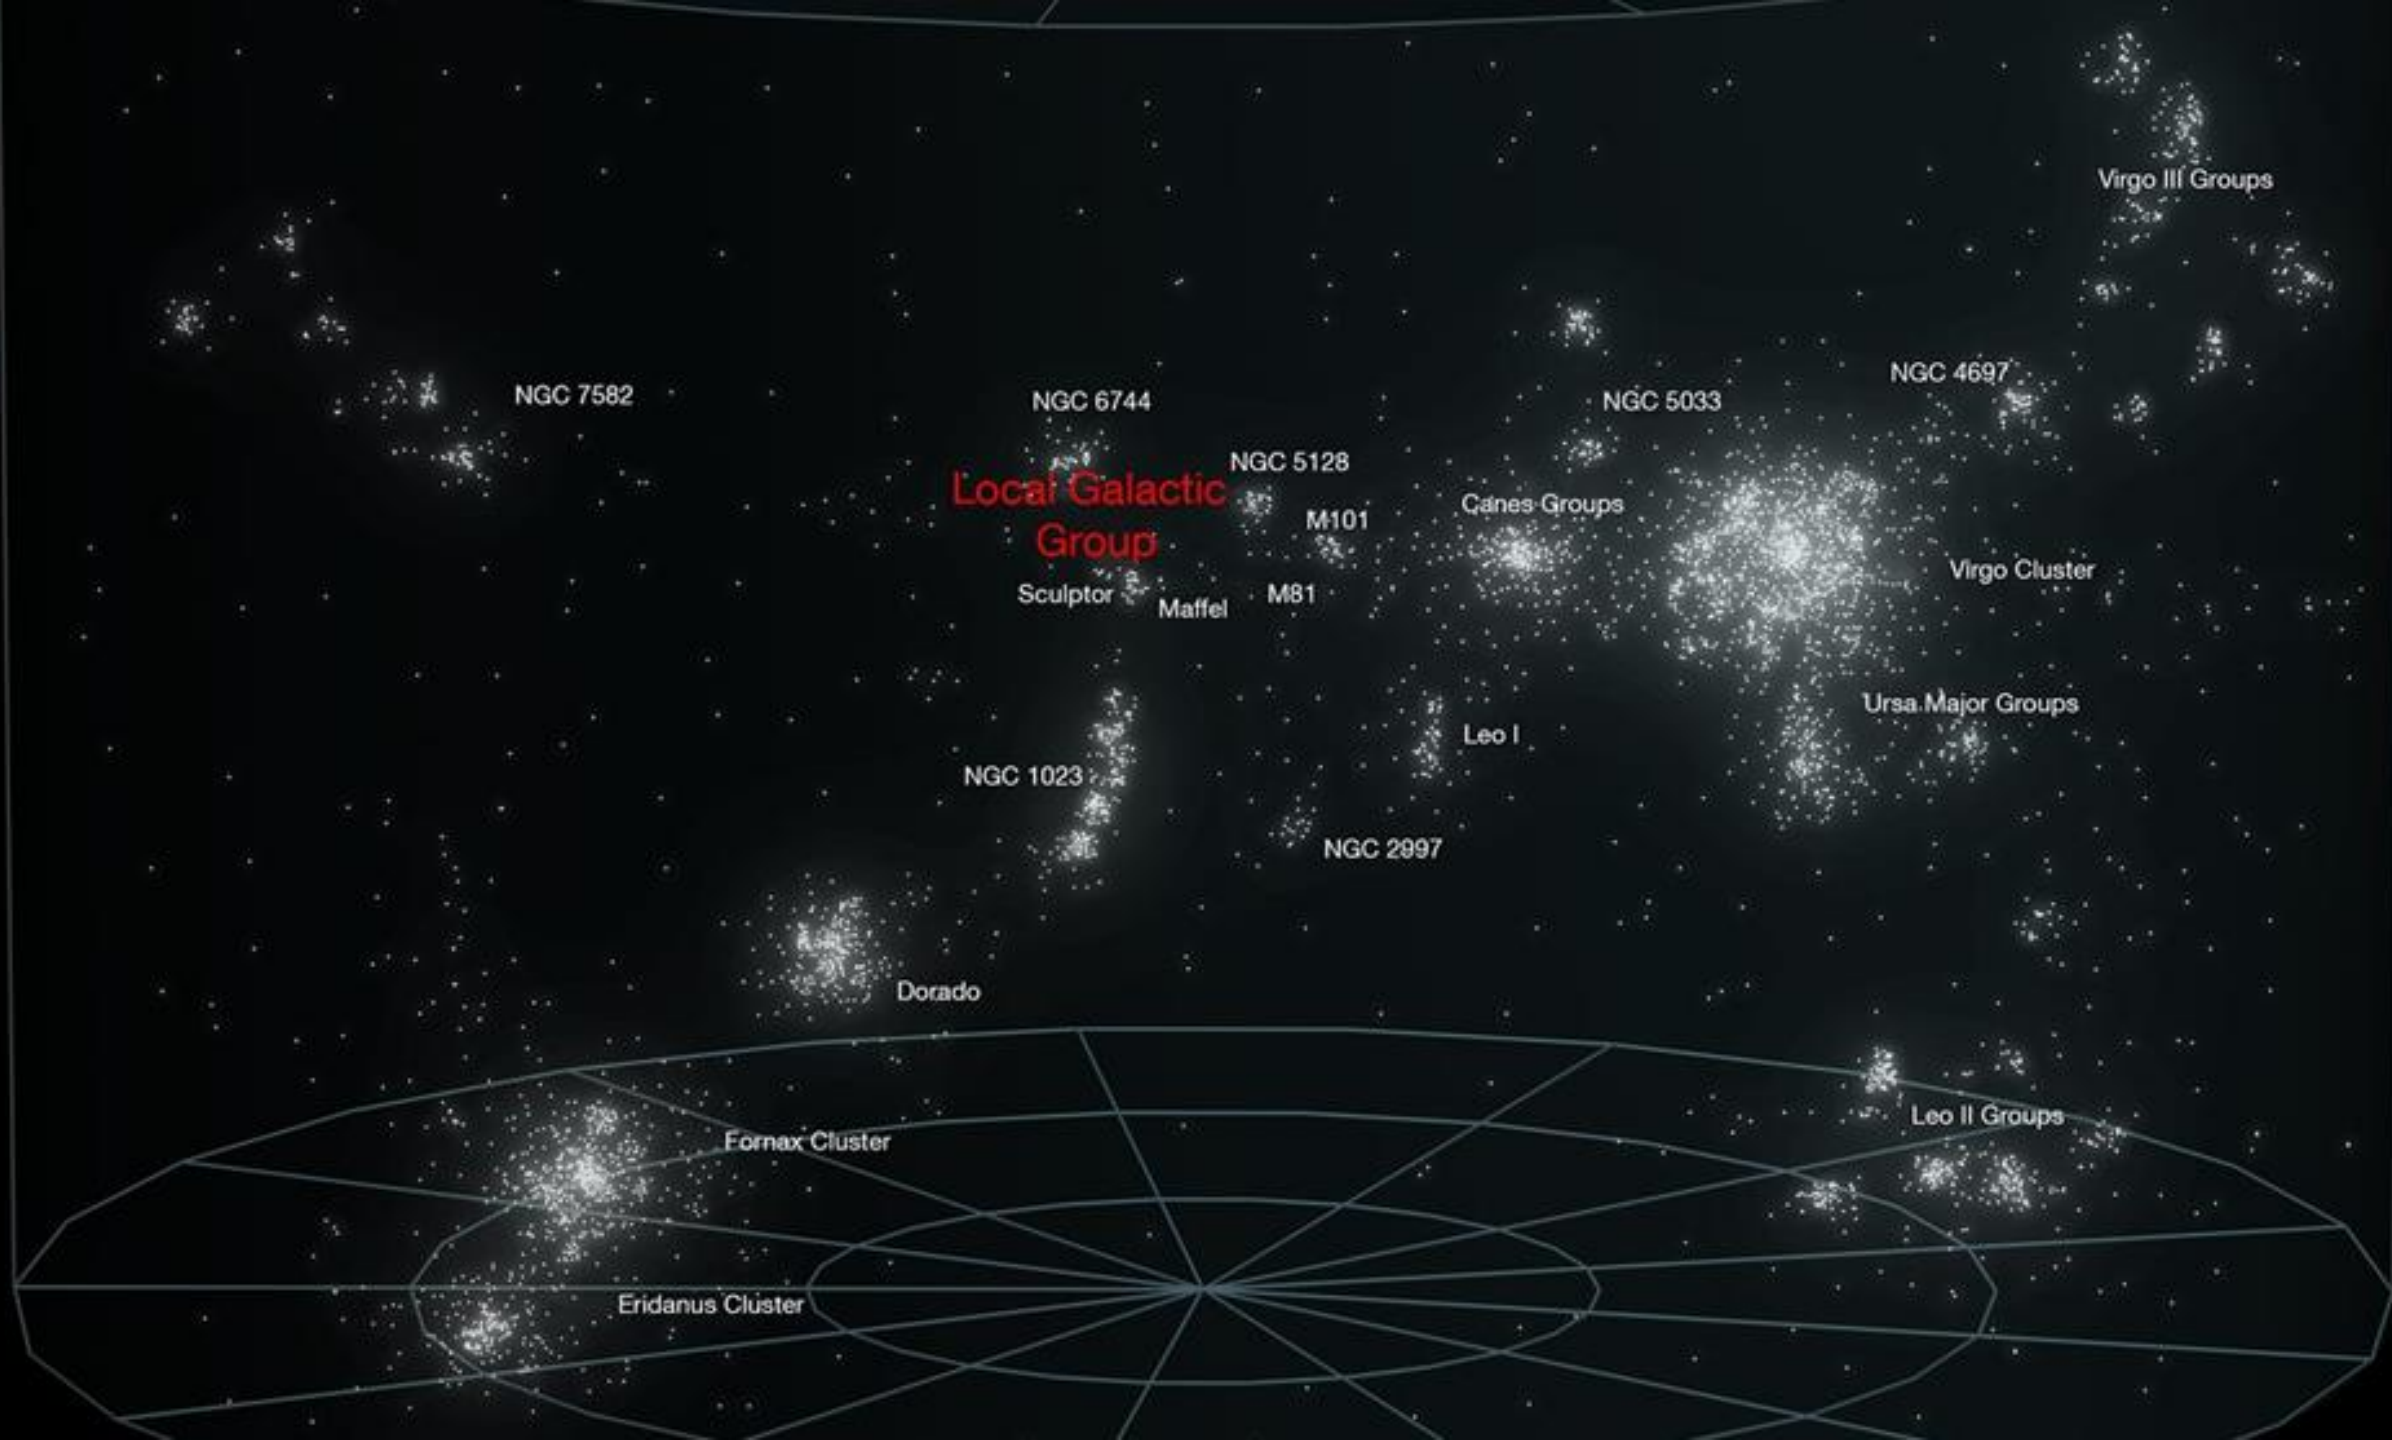

LOCAL GROUP

Spiral Galaxies

Elliptical Galaxies

Irregular Galaxies

Hubble's 'Tuning Fork' Diagram

The Milky Way – SBb Type Barred Spiral Galaxy

Galaxies That Emit High Energy Radiation

- Some galaxies **emit large amounts of radiation** beyond visible light.
- Detected in **radio, X-ray, and gamma-ray wavelengths**

ORIGINAL BY ROB SIMPSON.
ANNOTATED BY CALLUM C. J. SUTHERLAND FOR MILKYWAYMUSINGS.COM

Active Galactic Nuclei (AGN) and Supermassive Black Holes

- AGNs are found in the centre of some galaxies
- They are **bright central regions** powered by material **falling into a black hole**.
- Extremely energetic due to **accretion disks** around black holes.

Types of Active Galaxies

- **Seyfert Galaxies:** Spiral galaxies with **bright central AGNs**.
- **Quasars:** **Most luminous AGNs**, extremely distant.
- **Blazars:** A quasar viewed from **directly along its jet**, making it appear even brighter.

How We Study AGNs Across the Electromagnetic Spectrum

- **Radio waves** detect jets.
- **Infrared** shows dust and warm material.
- **Visible light** studies stars and gas clouds.
- **X-rays & Gamma rays** detect matter falling into black holes.