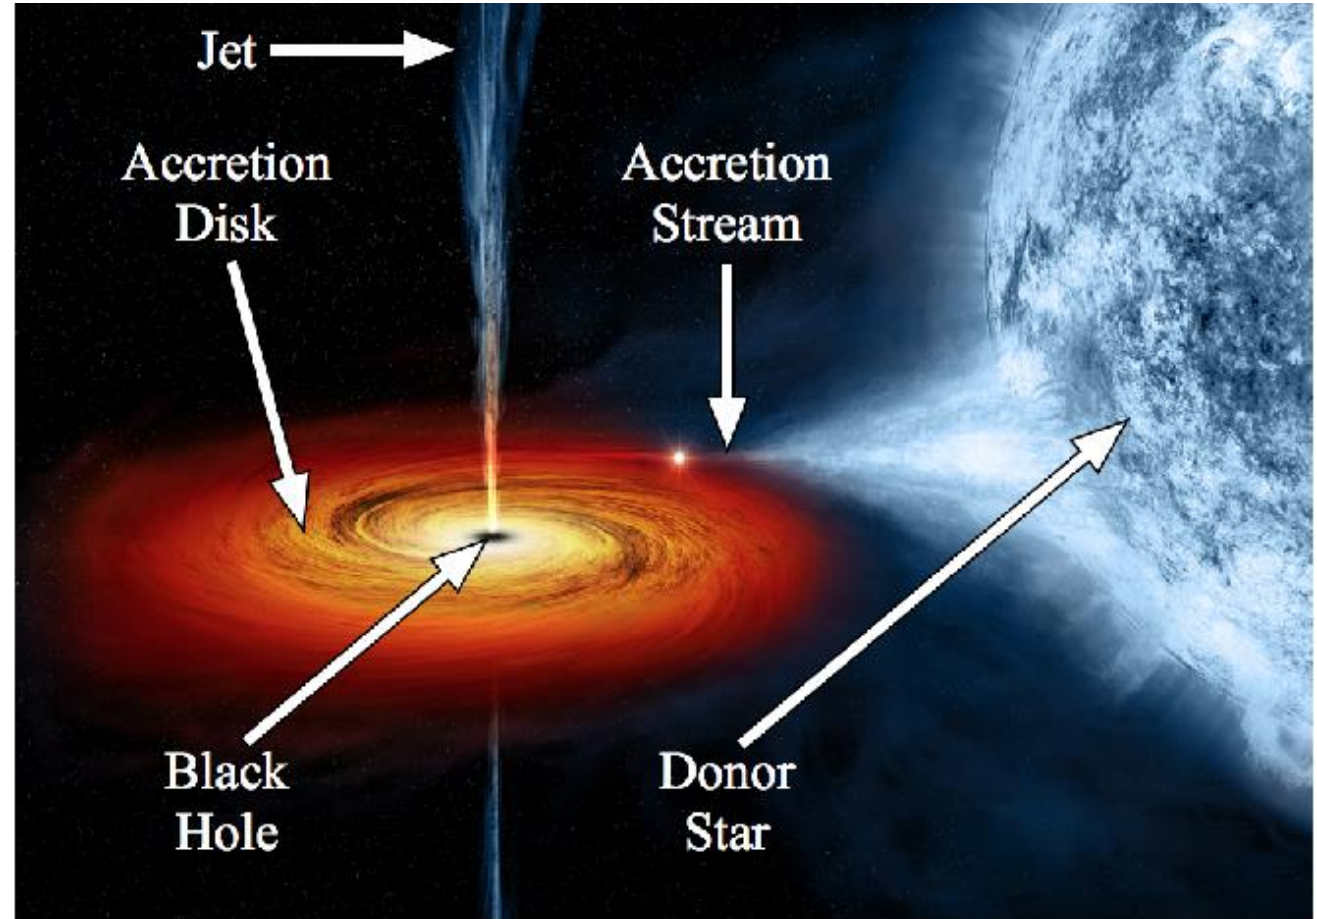

How We Study AGNs Across the Electromagnetic Spectrum

- **Radio waves** detect jets.
- **Infrared** shows dust and warm material.
- **Visible light** studies stars and gas clouds.
- **X-rays & Gamma rays** detect matter falling into black holes.